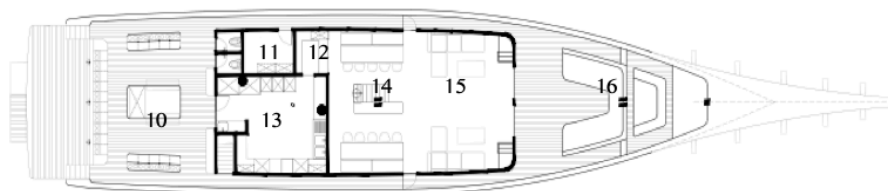

Master Suite Double located in Upper Deck (2 Cabins)

Master Suite Twin located in Upper Deck (2 Cabins)

Family Suite located in Lower Deck

Twin Suite located in Lower Deck (2 Cabins)

Double Suite located in Lower Deck (2 Cabins)

Boat Layout

Rooftop

Upper Deck

1. Rooftop

2&3. Master Suite Double

4&5. Master Suite Twin

6. CD/TL Room

7. Captain Room

Main Deck

Lower Deck

Boat Specification

Year	: 2022
Guest Capacity	: Max 20 guests
Length	: 47 Meters
Width	: 8 Meters
Cabins	: 4 Oceanview Suites 5 Deluxe Cabins
Crew	: 16
Material	: Iron and Teak Wood
Main Engines	: 2x 304HP (Mitsubishi)
Generator	: 2 x 40Kw Mitsubishi
Average Speed :	5-8 Knots
Water Supply	: 18,000 Liters with 5000liters Water maker
Fuel Tank	: 17,000 Liters
Compressors	: 2 BAUER COMPRESSOR
Dinghy Boat	: 2 x Dinghy with 40hp
Safety	: 2 Life Raft, 10 Fire extinguisher, 1 Hydrant, Oxygen