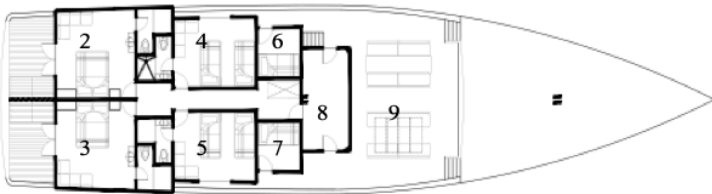

Master Suite Double located in Upper Deck (2 Cabins)

Master Suite Twin located in Upper Deck (2 Cabins)

Family Suite located in Lower Deck

Twin Suite located in Lower Deck (2 Cabins)

Double Suite located in Lower Deck (2 Cabins)

Boat Layout

Rooftop

Upper Deck

1. Rooftop

2&3. Master Suite Double

4&5. Master Suite Twin

6. CD/TL Room

7. Captain Room

Main Deck

Lower Deck

Boat Specification

Year	: 2022
Guest Capacity	: Max 20 guests
Length	: 47 Meters
Width	: 8 Meters
Cabins	: 4 Oceanview Suites 5 Deluxe Cabins
Crew	: 16
Material	: Iron and Teak Wood
Main Engines	: 2x 304HP (Mitsubishi)
Generator	: 2 x 40Kw Mitsubishi
Average Speed :	5-8 Knots
Water Supply	: 18,000 Liters with 5000liters Water maker
Fuel Tank	: 17,000 Liters
Compressors	: 2 BAUER COMPRESSOR
Dinghy Boat	: 2 x Dinghy with 40hp
Safety	: 2 Life Raft, 10 Fire extinguisher, 1 Hydrant, Oxygen