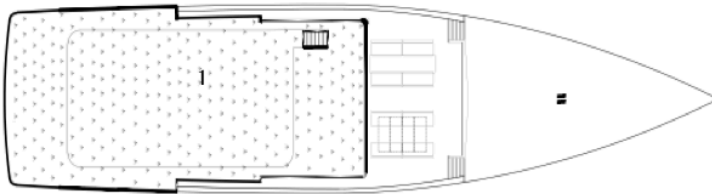

Master Suite Double located in Upper Deck (2 Cabins)

Master Suite Twin located in Upper Deck (2 Cabins)

Family Suite located in Lower Deck

Twin Suite located in Lower Deck (2 Cabins)

Double Suite located in Lower Deck (2 Cabins)

Boat Layout

Rooftop

Upper Deck

1. Rooftop

2&3. Master Suite Double

4&5. Master Suite Twin

6. CD/TL Room

7. Captain Room