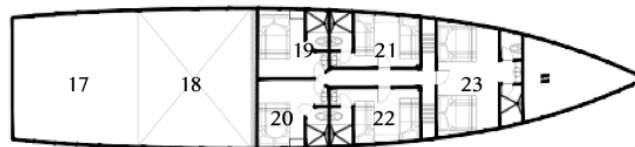

Boat Layout

Rooftop

Upper Deck

1. Rooftop

2&3. Master Suite Double

4&5. Master Suite Twin

6. CD/TL Room

7. Captain Room

8. Bridge

9. BBQ Lounge

- 10. Diving Deck
- 11. Laundry Room
- 12. Bar
- 13. Kitchen
- 14. Restaurant
- 15. Indoor Lounge
- 16. Outdoor Lounge
- 17 Crew Room
- 18. Engine Room
- 19&20. Suite Double
- 21&22. Suite Twin
- 23. Family Suite

Main Deck

Lower Deck

Boat Specification

Year	: 2022
Guest Capacity	: Max 20 guests
Length	: 47 Meters
Width	: 8 Meters
Cabins	: 4 Oceanview Suites 5 Deluxe Cabins
Crew	: 16
Material	: Iron and Teak Wood
Main Engines	: 2x 304HP (Mitsubishi)
Generator	: 2 x 40Kw Mitsubishi
Average Speed :	5-8 Knots
Water Supply	: 18,000 Liters with 5000liters Water maker
Fuel Tank	: 17,000 Liters
Compressors	: 2 BAUER COMPRESSOR
Dinghy Boat	: 2 x Dinghy with 40hp
Safety	: 2 Life Raft, 10 Fire extinguisher, 1 Hydrant, Oxygen